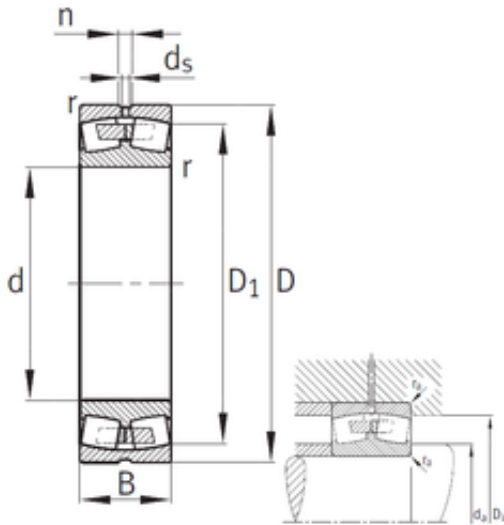

Fujian Zhenyuan Hydraulic Equipment C...

220 mm x 400 mm x 144 mm FAG 23244-MB Spherical Roller Bearings

Bearing No. 23244-MB

Size	220x400x144 mm
Bore Diameter	220 mm
Outer Diameter	400 mm
Width	144 mm
d	220 mm
D	400 mm
B	144 mm
C	144 mm
n	17,7 mm
r min.	4 mm
D1	337,6 mm
da min.	237 mm
Da max.	383 mm
ra max.	3 mm
d5	9,5 r/min
Weight	81,1 Kg
Basic dynamic load rating (C)	2040 kN
Basic static load rating (C0)	3450 kN
Fatigue load limit (Pu)	181
Reference speed	850 r/min
Limiting speed	1 400 r/min
Calculation factor (e)	0,37
Calculation factor (Y0)	1,79
Calculation factor (Y1)	1,83

23244-MB Bearing 2D drawings and 3D CAD models