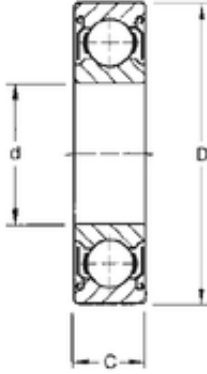

Fujian Zhenyuan Hydraulic Equipment C...

20 mm x 52 mm x 15 mm TIMKEN 304KDD Single Row Ball Bearings

Bearing No. 304KDD

Size	20x52x15 mm
Bore Diameter	20 mm
Outer Diameter	52 mm
Width	15 mm
d	20 mm
D	52 mm
B	15 mm
C	15 mm
Weight	0,141 Kg
Basic dynamic load rating (C)	17,9 kN

304KDD Bearing 2D drawings and 3D CAD models