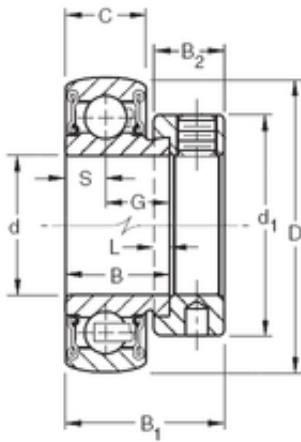

Fujian Zhenyuan Hydraulic Equipment C...

20 mm x 47 mm x 21,44 mm TIMKEN RAE20RRB Insert Bearings Spherical OD

Bearing No. RAE20RRB

| | |
|----------------------------------|----------------|
| Size | 20x47x21.44 mm |
| Bore Diameter | 20 mm |
| Outer Diameter | 47 mm |
| Width | 21,44 mm |
| d | 20 mm |
| D | 47 mm |
| B | 21,44 mm |
| C | 15 mm |
| d1 | 33,3 mm |
| B1 | 31 mm |
| B2 | 13,5 mm |
| G | 13,92 mm |
| L | 4 mm |
| S | 7,49 mm |
| Weight | 0,132 Kg |
| Basic dynamic load rating (C) | 14,3 kN |

RAE20RRB Bearing 2D drawings and 3D CAD models